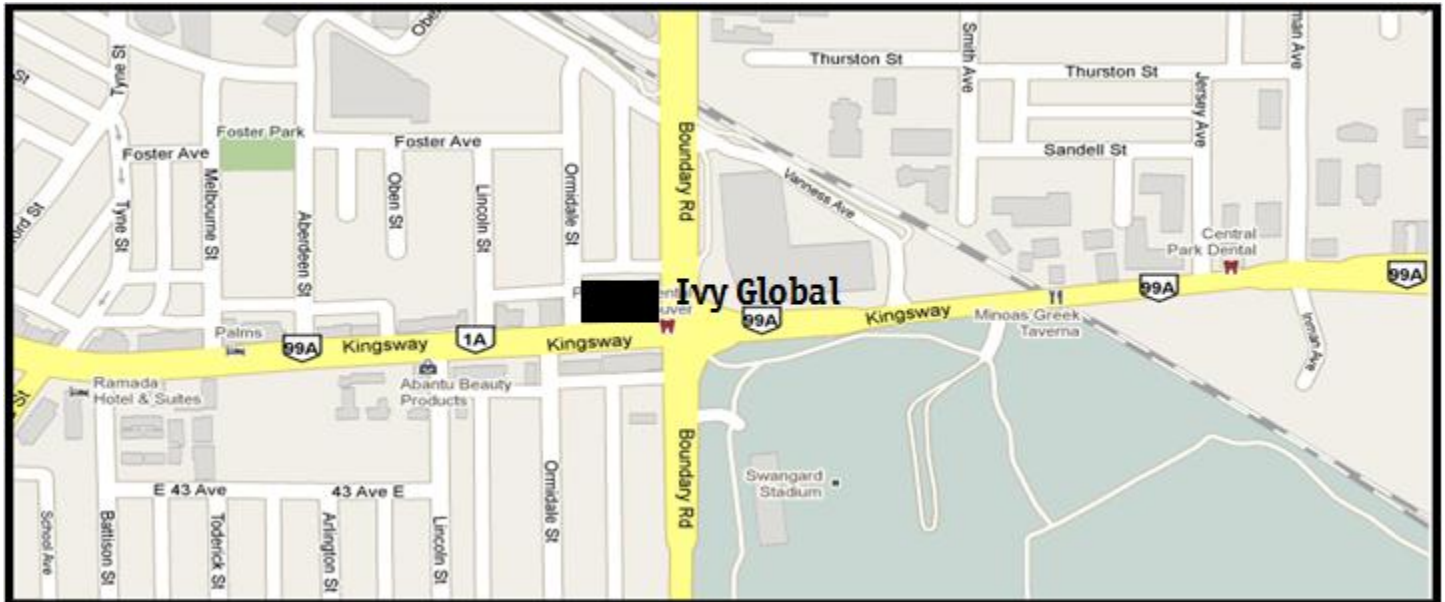

Ivy Global Vancouver

LOCATION, PARKING AND SECURITY

LOCATION

Ivy Global
3665 Kingsway
Suite 262
Vancouver, BC V5R 5W2
604-630-0301

(Boundary Plaza at the same building as Starbucks)

PARKING

There is paid parking available in the underground parking lot. This parking is accessible through Ormidale St. The lot is also free after 5pm on weekdays and all day on the weekends.

SKY TRAIN

We are located just 10 minute walk southeast of the Joyce skytrain station.

SECURITY

The building has security enabled after hours. In order to access the building after 5:30pm from Monday to Friday and all day on Sunday, please use the intercom at the main entrance to the building.